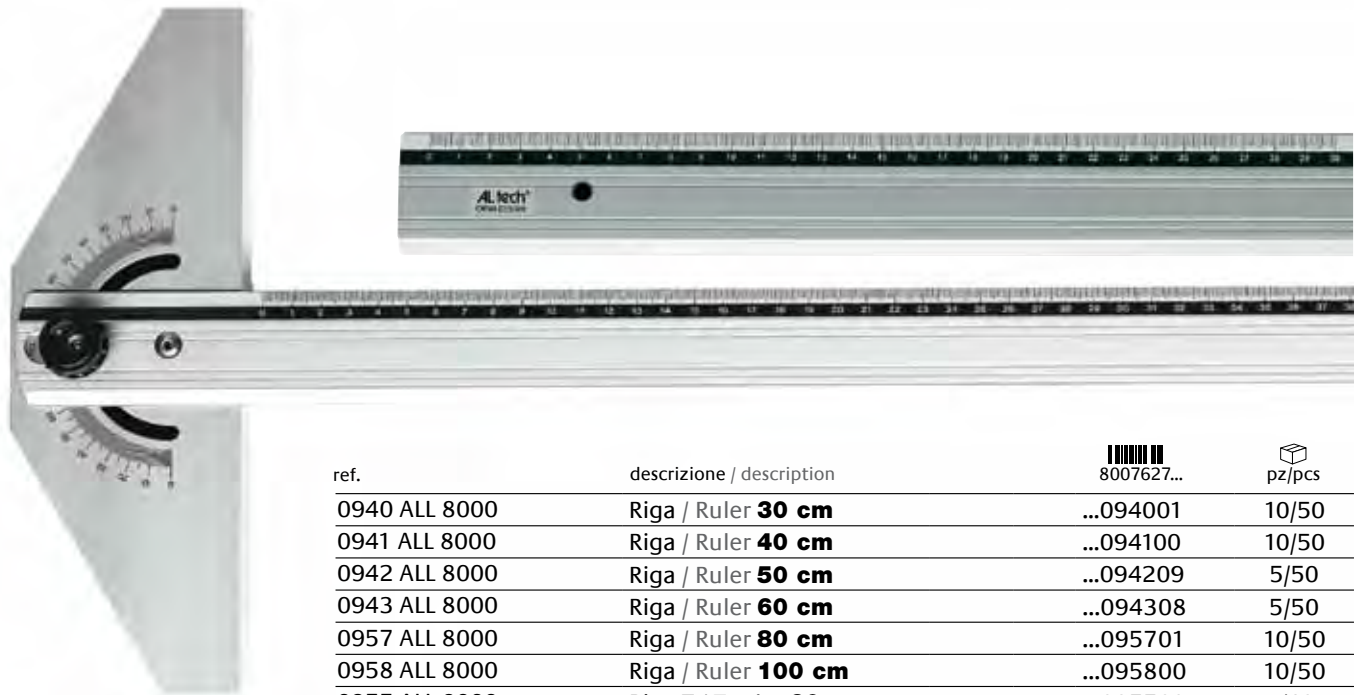

RIGHE E RIGHE A "T" RULERS AND "T" RULERS

ref.	descrizione / description	8007627...	pz/pcs
0940 ALL 8000	Riga / Ruler 30 cm	...094001	10/50
0941 ALL 8000	Riga / Ruler 40 cm	...094100	10/50
0942 ALL 8000	Riga / Ruler 50 cm	...094209	5/50
0943 ALL 8000	Riga / Ruler 60 cm	...094308	5/50
0957 ALL 8000	Riga / Ruler 80 cm	...095701	10/50
0958 ALL 8000	Riga / Ruler 100 cm	...095800	10/50
0955 ALL 8000	Riga T / T ruler 60 cm	...095503	-/10
0956 ALL 8000	Riga T / T ruler 80 cm	...095602	-/10