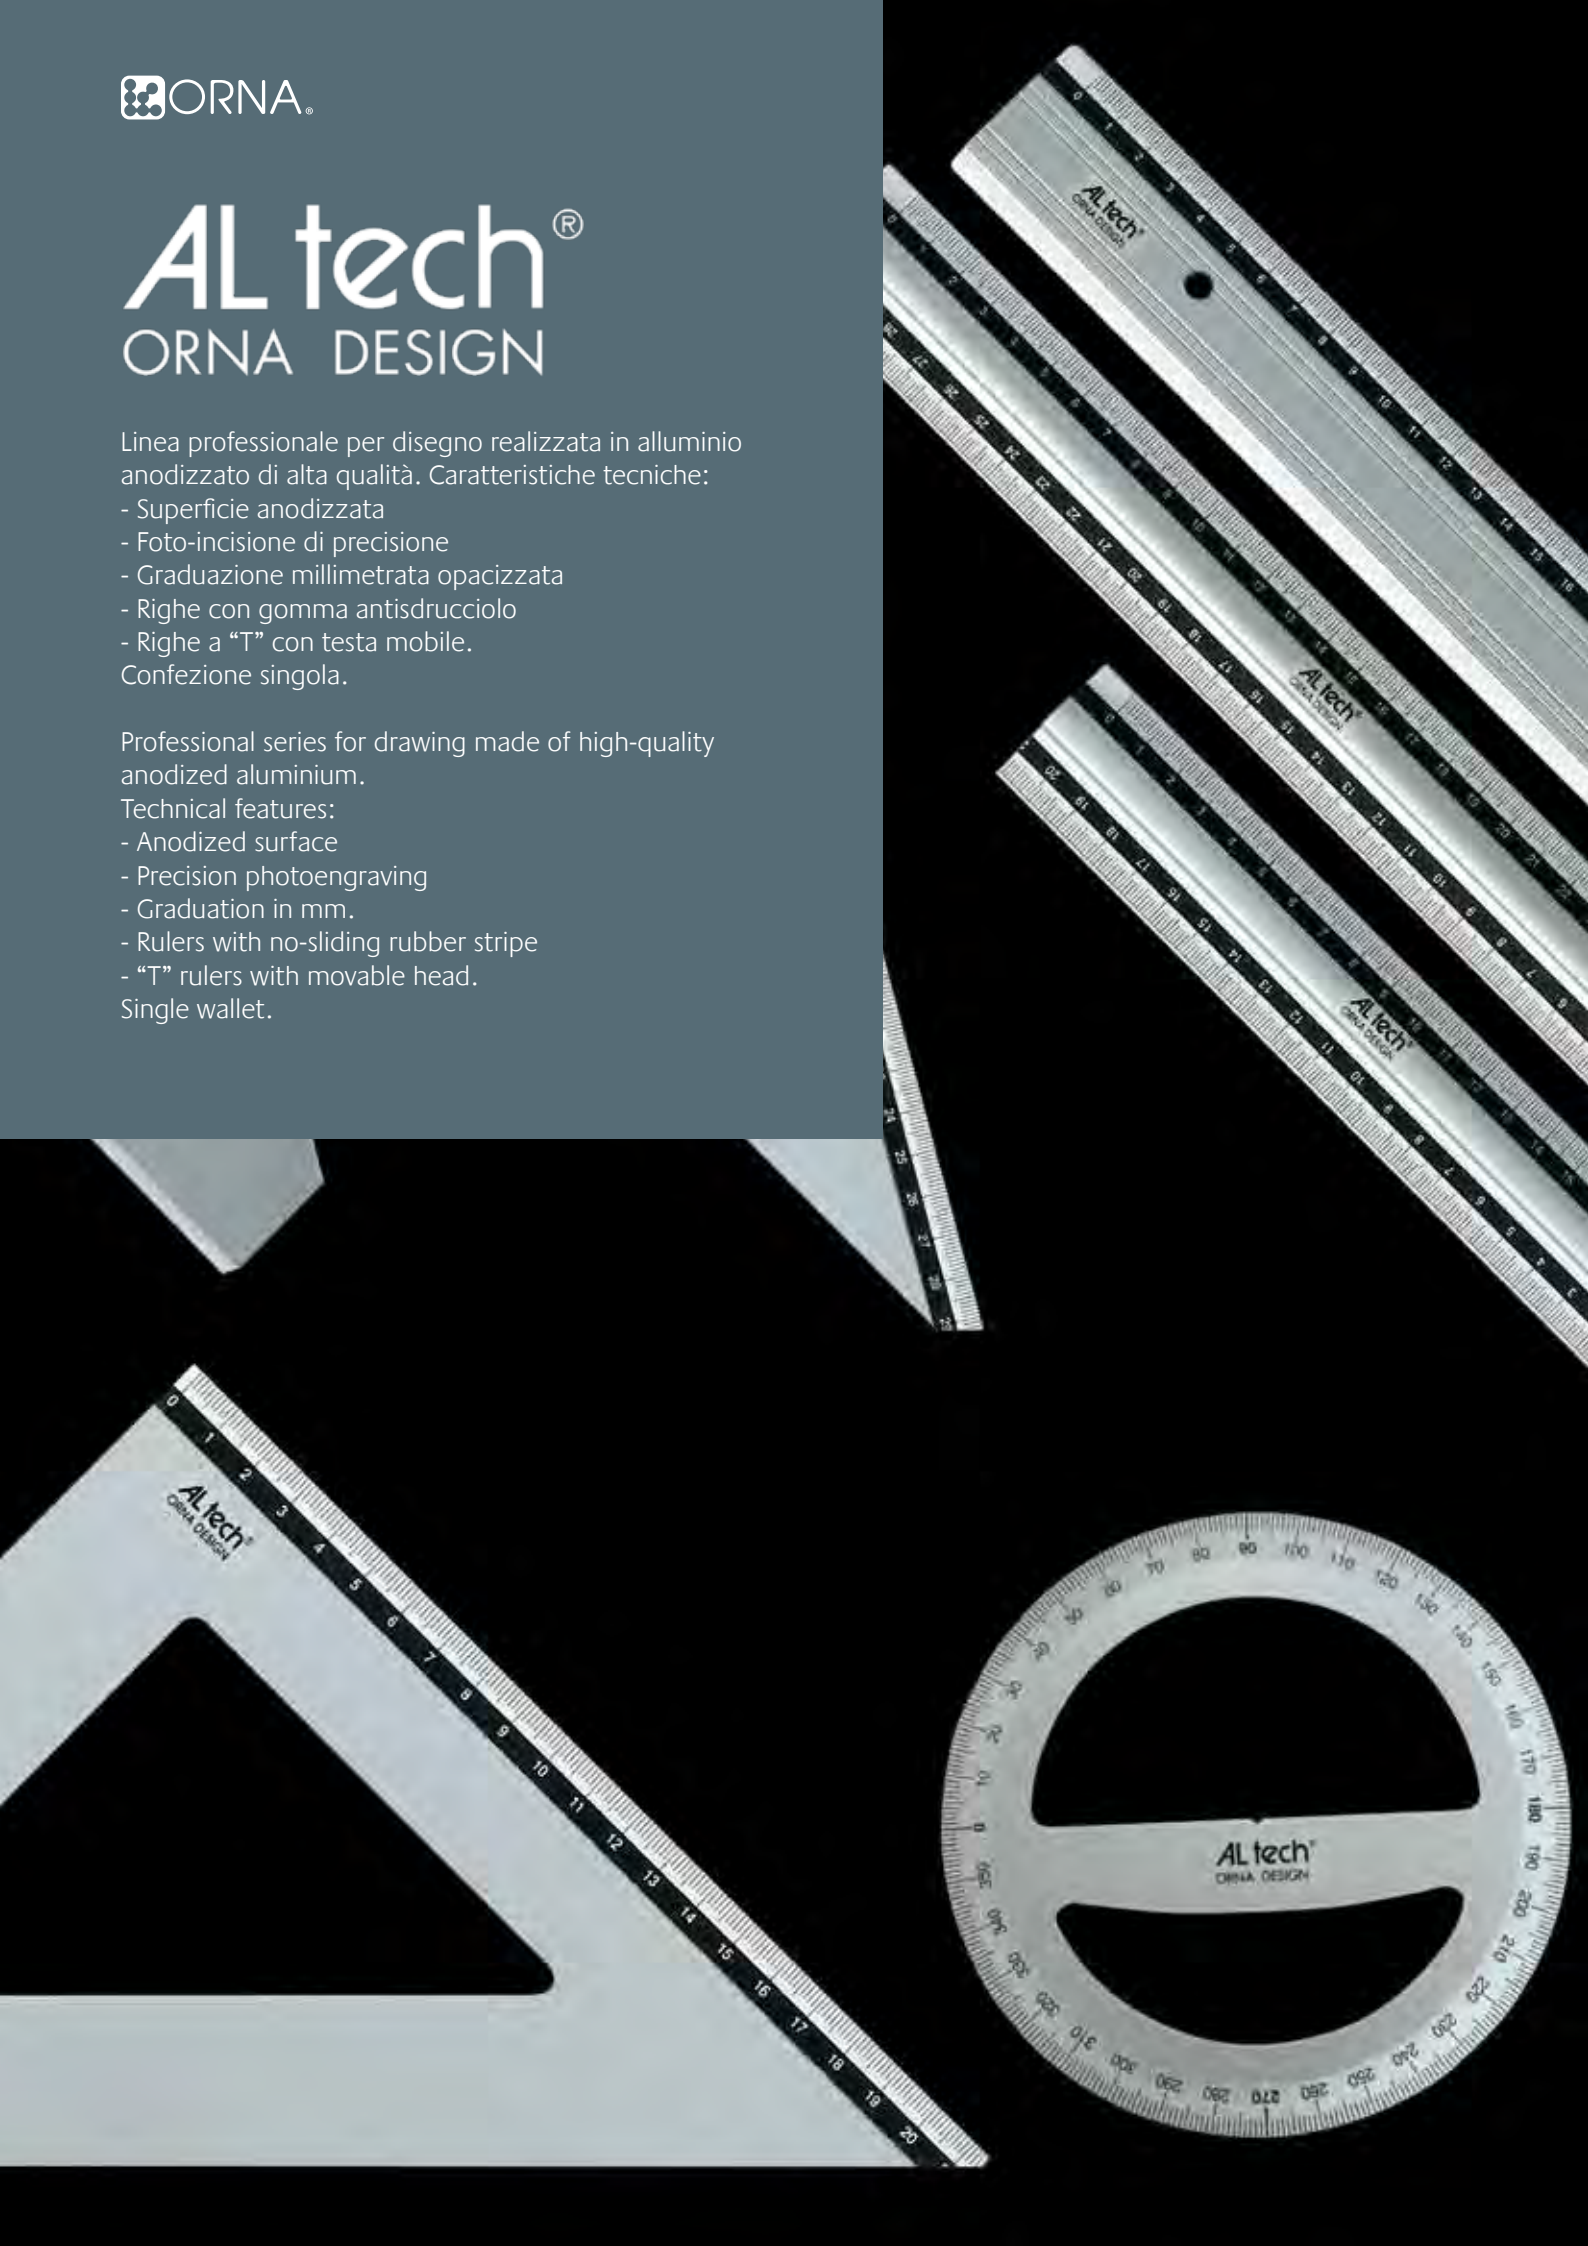

ORNA.

ALtech®

ORNA DESIGN

Linea professionale per disegno realizzata in alluminio anodizzato di alta qualità. Caratteristiche tecniche:

- Superficie anodizzata
- Foto-incisione di precisione
- Graduazione millimetrata opacizzata
- Righe con gomma antisdrucchiolo
- Righe a "T" con testa mobile.

Confezione singola.

Professional series for drawing made of high-quality anodized aluminium.

Technical features:

- Anodized surface
- Precision photoengraving
- Graduation in mm.
- Rulers with no-sliding rubber stripe
- "T" rulers with movable head.

Single wallet.