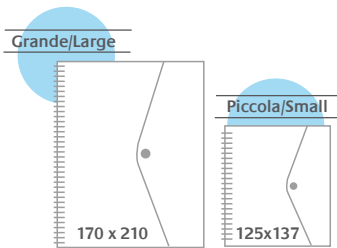

PRENDINOTA NOTEBOOK

Quaderno per appunti con copertina in PPL finitura liscia satinata, spirale in metallo e chiusura a bottone. All'interno 70 fogli a righe intervallati da tre divisori in PPL di diversi colori con tasca frontale. Disponibile in due formati.

Notebook smooth satin finish PPL cover, metal spiral and button closure. Inside 70 paper sheets and 3 PPL dividers of different colors with frontal pocket. Available in 2 sizes.

ref.	descrizione / description	dim. $\leftarrow$mm$\rightarrow$	col.	8007627...	pz/pcs
0021 SHO 0000	Grande / Large	170x210x13	assortiti/assorted	...002105	20/100
0022 SHO 0000	Piccola / Small	125x137x13	assortiti/assorted	...002204	24/96